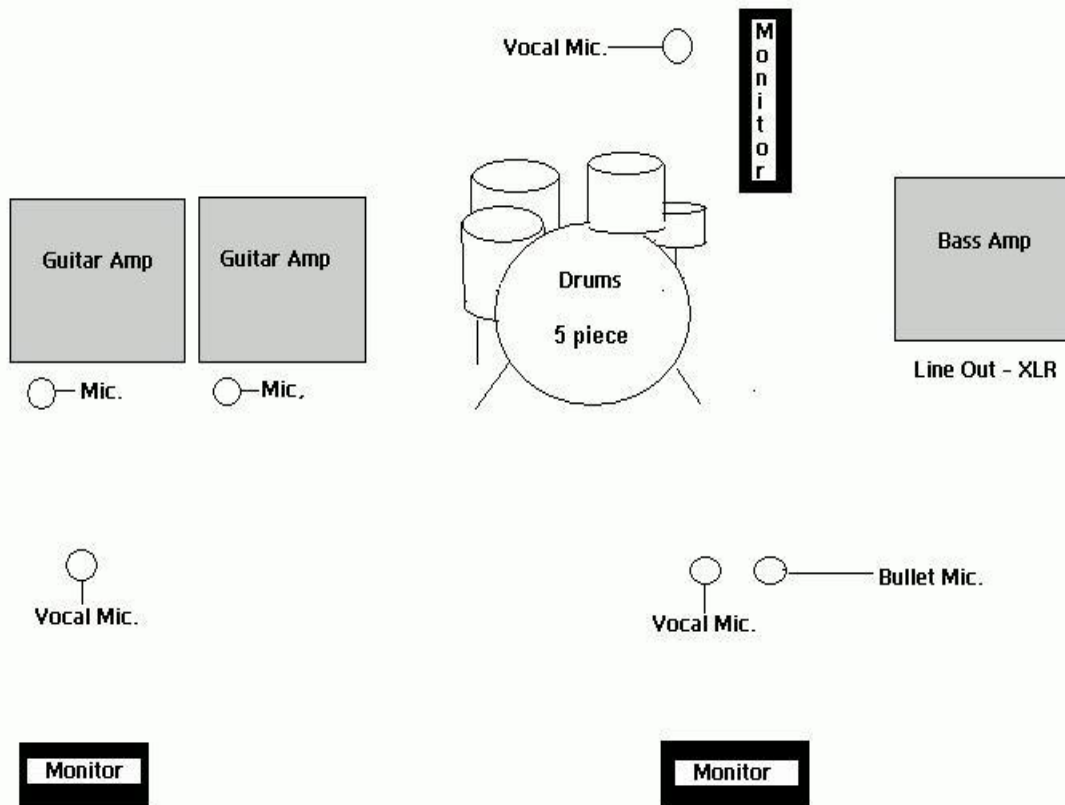

STAGEPLAN

1. Frontline vocals both **Shure SM57**
2. One extra DI for Bullet Mic.
3. Drum vocals **Shure SM58**
4. Guitar Amps 2 x **Shure SM57**
5. Drum set up:
 - Bass drum (has a build in Audix D6 mic.!)
 - Rack tom
 - Floor tom (14x14)
 - Floor tom (16x16)
 - Snare
 - Hi-hat
 - Ride cymbal
 - Two crash cymbals